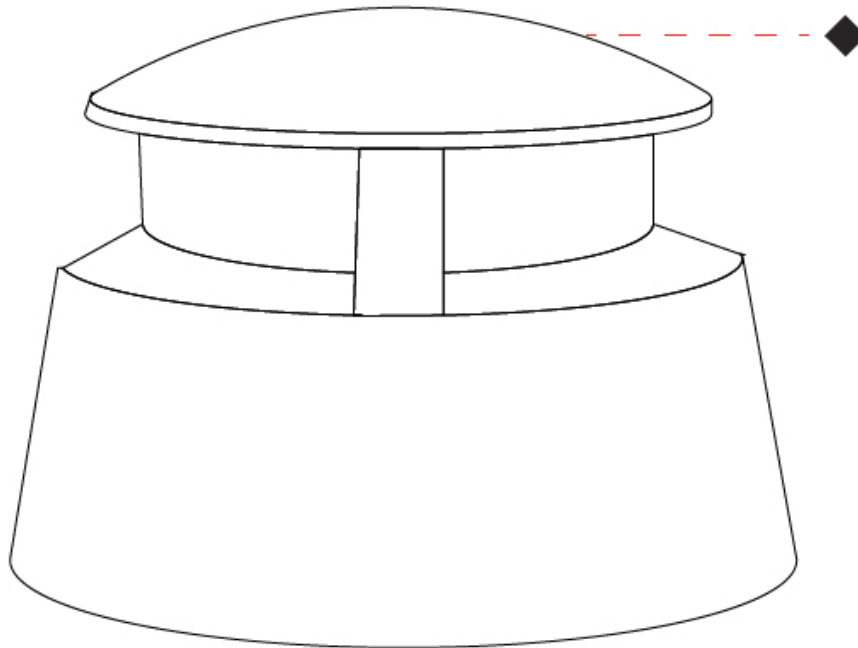

LITTLE ROK POST

E10B0052-

PROJECT

TYPE

SPECIFIER

QUANTITY

DATE