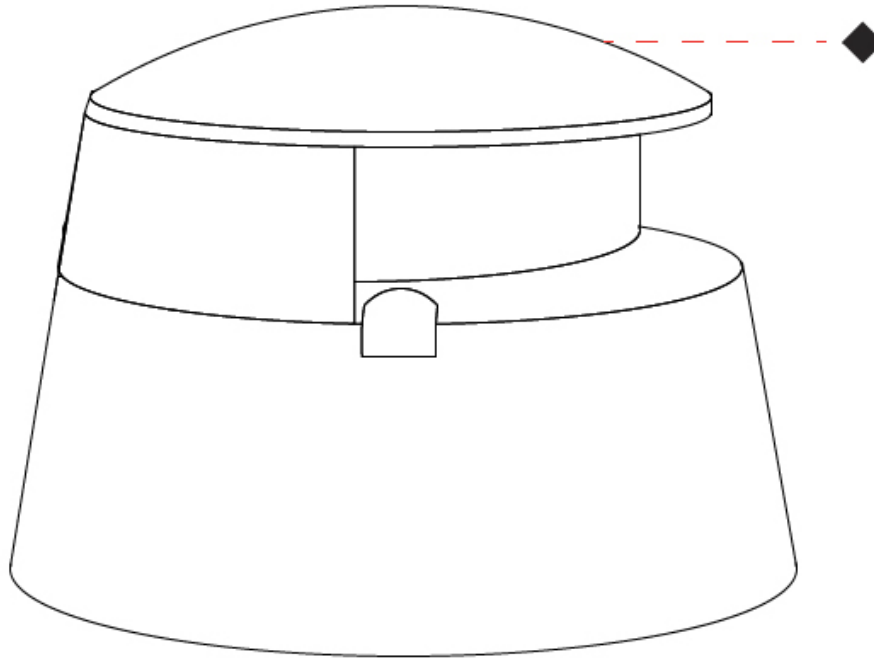

LITTLE ROK POST

E10B0048-

PROJECT _____

TYPE _____

SPECIFIER _____

QUANTITY _____

DATE _____